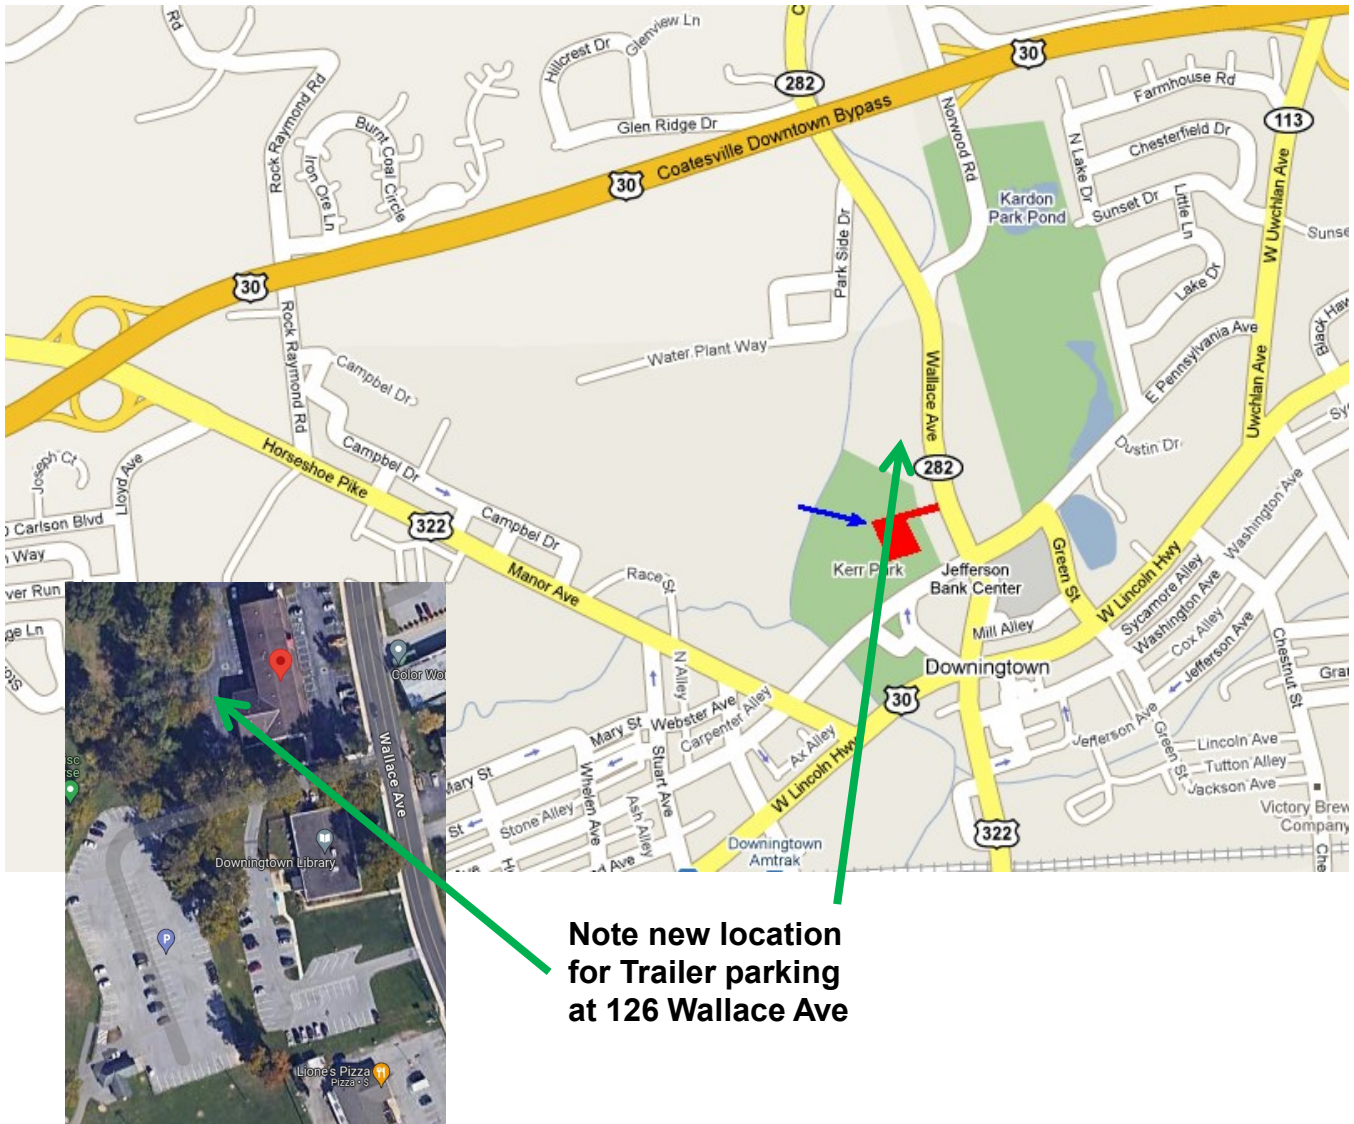

Directions from the PA Turnpike:

Take the Downingtown / Pottstown / West Chester Exit (Exit 312) to Rt. 100 SOUTH. At second light turn RIGHT onto WEST UWCHLAN AVE / PA-113. Go 4 miles and turn SLIGHT RIGHT onto E LANCASTER AVE / US-30 Business. Go 1/2 mile and turn RIGHT onto Wallace Ave. Cross Pennsylvania Ave and turn left after the Downingtown Library into the Kerr Park Parking Lot. .

Directions from Interstate 95 and Route 202 (Delaware):

Take the US-202 / CONCORD Pike exit (exit number 8) toward WILMINGTON / WEST CHESTER. Merge onto US-202 NORTH toward WEST CHESTER, PA. Go 16 miles and Merge RIGHT onto US-202 North. Go 3 miles and merge on Rt-322 Bypass West toward Downingtown. Go approx. 8 miles to a light at Rt-30 Business. Go straight onto Wallace Ave. Cross Pennsylvania Ave and turn left after the Downingtown Library into the Kerr Park Parking Lot.

Directions from Route 3 West Chester Pike:

Take WEST CHESTER PIKE / PA-3 WEST until US-202 NORTH. Go 1&1/2 miles and Exit onto PA-100 NORTH toward EXTON. Go 3&1/3 miles and Exit onto EXTON Bypass / US-30 WEST toward DOWNINGTOWN / LANCASTER. Go 4&1/2 miles and take the PA-282 exit toward WALLACE AVE. Turn LEFT onto NORWOOD RD. Go 1/3 mile and turn LEFT onto WALLACE AVE/ PA-282. Go 1/3 mile and turn right into the Kerr Park Parking lot behind the Downingtown Library.