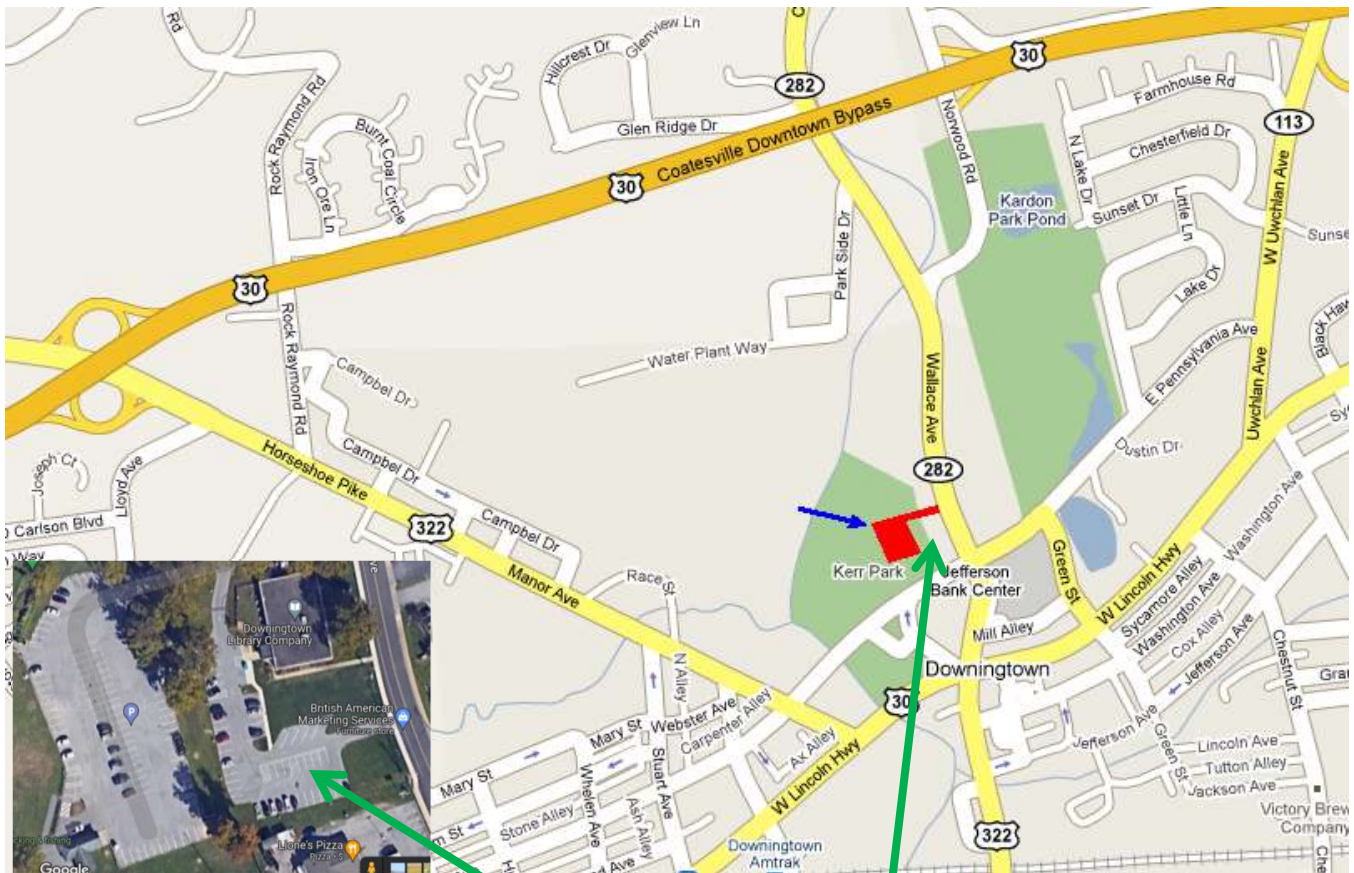

Total \_\_\_\_\_

Delaware Valley Olds Club  
PO Box 898  
Hockessin, DE 19707

Make checks payable and  
mail to:

**Directions from the PA Turnpike:**

Take the Downingtown / Pottstown / West Chester Exit (Exit 312) to Rt. 100 SOUTH. At second light turn RIGHT onto WEST UWCHLAN AVE / PA-113. Go 4 miles and turn SLIGHT RIGHT onto E LANCASTER AVE / US-30 Business. Go 1/2 mile and turn RIGHT onto Wallace Ave. Cross Pennsylvania Ave and turn left after the Downingtown Library into the Kerr Park Parking Lot. .

**Directions from Interstate 95 and Route 202 (Delaware):**

Take the US-202 / CONCORD Pike exit (exit number 8) toward WILMINGTON / WEST CHESTER. Merge onto US-202 NORTH toward WEST CHESTER, PA. Go 16 miles and Merge RIGHT onto US-202 North. Go 3 miles and merge on Rt-322 Bypass West toward Downingtown. Go approx. 8 miles to a light at Rt-30 Business. Go straight onto Wallace Ave. Cross Pennsylvania Ave and turn left after the Downingtown Library into the Kerr Park Parking Lot.

**Directions from Route 3 West Chester Pike:**

Take WEST CHESTER PIKE / PA-3 WEST until US-202 NORTH. Go 1&1/2 miles and Exit onto PA-100 NORTH toward EXTON. Go 3&1/3 miles and Exit onto EXTON Bypass / US-30 WEST toward DOWNINGTOWN / LANCASTER. Go 4&1/2 miles and take the PA-282 exit toward WALLACE AVE. Turn LEFT onto NORWOOD RD. Go 1/3 mile and turn LEFT onto WALLACE AVE/ PA-282. Go 1/3 mile and turn right into the Kerr Park Parking lot behind the Downingtown Library.