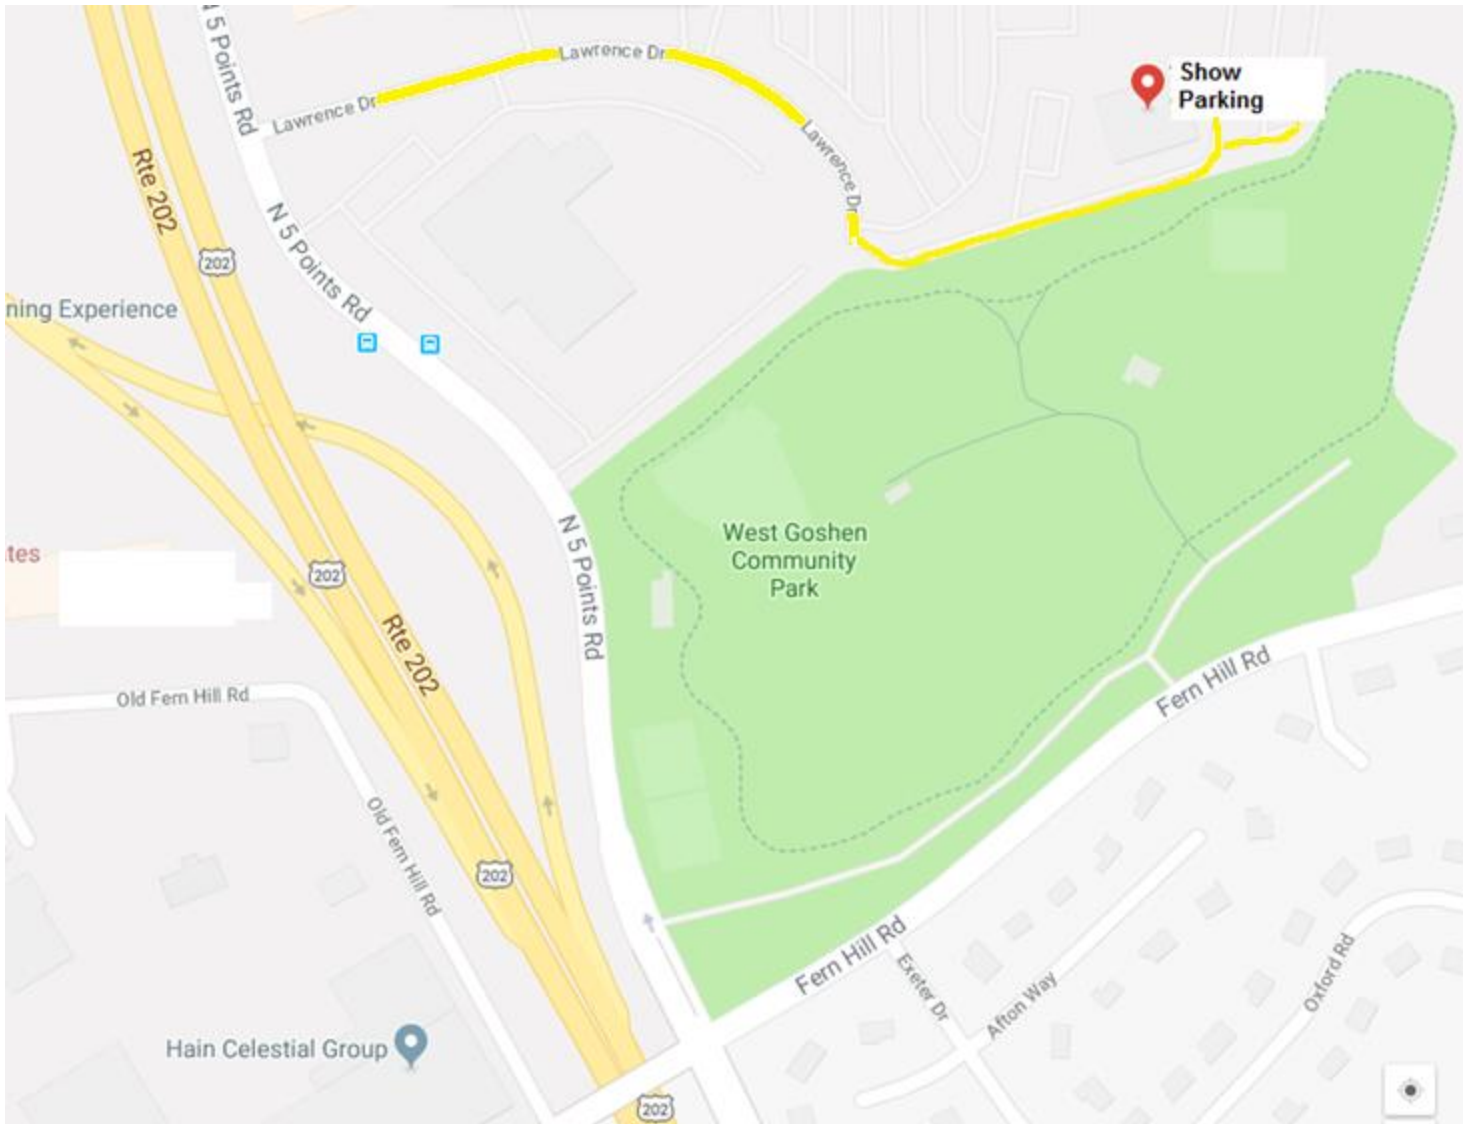

**West Goshen Community Park  
900 Lawrence Drive  
West Chester, PA 19380**

**(Near Ice line and Arc of Chester County)**

From Rt 202 - use Paoli Pike exit , turn left, and follow the "Community Park" signs.